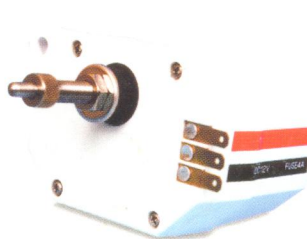

10150-11 Complete with 11" arm & blade

10150-14 Complete with 14" arm & blade

HEAVY DUTY MARINE WIPER MOTOR

10160B 12V, 24V with 1 1/2" shaft

Self-parking, 2 speeds

Sweep Angle: 83°, 100°, 110°, 120°

Degrees interchangeable

Stall Torque: 100kg/cm

MARINE WIPER MOTOR WATERPROOF TYPE

10130

DC 12V, 24V

Housing: White plastic

Sweep Angle: 90° or 110°

10130