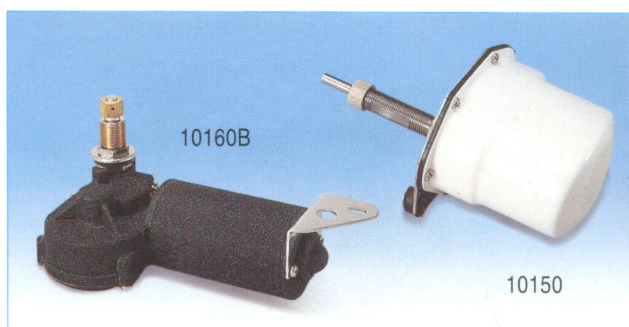

YOUTHFUL

WIPER MOTOR

HEAVY DUTY WIPER MOTOR W/WHITE PLASTIC COVER

10093

DC 12V, 24V with 1" shaft
Self-parking, 2 speeds

Stall Torque: 100kg/cm

Sweep Angle: 83°, 100°, 110°, 120°

Degrees interchangeable

10094

DC 12V, 24V with 2" shaft
Self-parking, 2 speeds

Stall Torque: 100kg/cm

Sweep Angle: 83°, 100°, 110°, 120°

Degrees interchangeable

WIPER MOTOR

10120 6V, 12V, 24V Self-parking

Housing: Black plastic

Sweep Angle: 90°, 110°

10121 6V, 12V, 24V Non-selfparking

Housing: Black plastic

Sweep Angle: 90°, 110°

10120-11 Complete with 11" arm & blade

10120-14 Complete with 14" arm & blade

MARINE WIPER MOTOR

10140 12V, 24V Self-parking

Housing: SS

Sweep Angle: 90°, 110°

10140-11 Complete with 11" arm & blade

10140-14 Complete with 14" arm & blade

WATERPROOF WIPER MOTOR

10150 12V, 24V, Self-parking

Housing: PVC coated

Sweep Angle: 90°, 110°

10150-11 Complete with 11" arm & blade

10150-14 Complete with 14" arm & blade

HEAVY DUTY MARINE WIPER MOTOR

10160B 12V, 24V with 1 1/2" shaft

Self-parking, 2 speeds

Sweep Angle: 83°, 100°, 110°, 120°

Degrees interchangeable

Stall Torque: 100kg/cm

MARINE WIPER MOTOR WATERPROOF TYPE

10130

DC 12V, 24V

Housing: White plastic

Sweep Angle: 90° or 110°