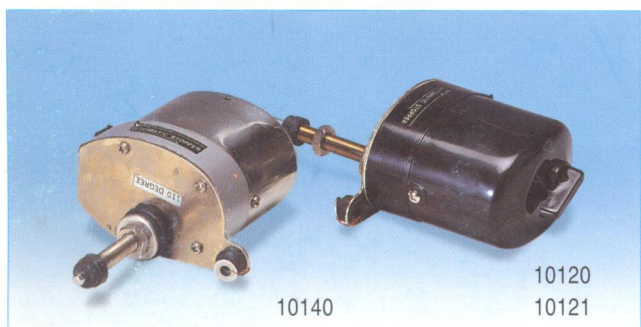

YOUTHFUL

WIPER MOTOR

HEAVY DUTY WIPER MOTOR W/WHITE PLASTIC COVER

10093

DC 12V, 24V with 1" shaft
Self-parking, 2 speeds

Stall Torque: 100kg/cm

Sweep Angle: 83°, 100°, 110°, 120°

Degrees interchangeable

10094

DC 12V, 24V with 2" shaft
Self-parking, 2 speeds

Stall Torque: 100kg/cm

Sweep Angle: 83°, 100°, 110°, 120°

Degrees interchangeable

WIPER MOTOR

10120 6V, 12V, 24V Self-parking

Housing: Black plastic

10150-11 Complete with 11" arm & blade

10150-14 Complete with 14" arm & blade

HEAVY DUTY MARINE WIPER MOTOR

10160B 12V, 24V with 1 1/2" shaft

Self-parking, 2 speeds

Sweep Angle: 83°, 100°, 110°, 120°

Degrees interchangeable

Stall Torque: 100kg/cm

MARINE WIPER MOTOR WATERPROOF TYPE

10130

DC 12V, 24V

Housing: White plastic

Sweep Angle: 90° or 110°

10130