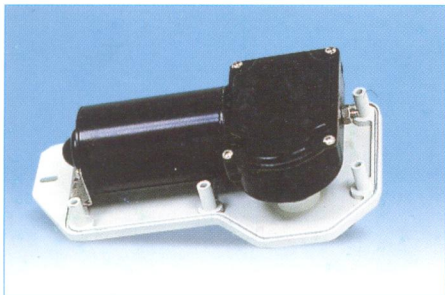

YOUTHFUL

WIPER MOTOR

HEAVY DUTY WIPER MOTOR W/WHITE PLASTIC COVER

10093

DC 12V, 24V with 1" shaft
Self-parking, 2 speeds

Stall Torque: 100kg/cm

Sweep Angle: 83°, 100°, 110°, 120°

Degrees interchangeable

10094

DC 12V, 24V with 2" shaft
Self-parking, 2 speeds

Stall Torque: 100kg/cm

Sweep Angle: 83°, 100°, 110°, 120°

Degrees interchangeable

WIPER MOTOR

10120 6V, 12V, 24V Self-parking

Housing: Black plastic

10150-11 Complete with 11" arm & blade

10150-14 Complete with 14" arm & blade

HEAVY DUTY MARINE WIPER MOTOR

10160B 12V, 24V with 1 1/2" shaft

Self-parking, 2 speeds

Sweep Angle: 83°, 100°, 110°, 120°

Degrees interchangeable

Stall Torque: 100kg/cm

MARINE WIPER MOTOR WATERPROOF TYPE

10130

DC 12V, 24V

Housing: White plastic

Sweep Angle: 90° or 110°

10130