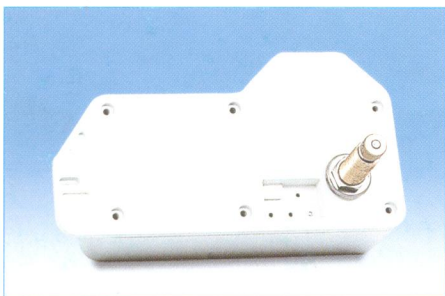

YOUTHFUL

WIPER MOTOR

HEAVY DUTY WIPER MOTOR W/WHITE PLASTIC COVER

10093

DC 12V, 24V with 1" shaft
Self-parking, 2 speeds

Stall Torque: 100kg/cm

Sweep Angle: 83°, 100°, 110°, 120°

Degrees interchangeable

10094

DC 12V, 24V with 2" shaft
Self-parking, 2 speeds

Stall Torque: 100kg/cm

Sweep Angle: 83°, 100°, 110°, 120°

Degrees interchangeable

WIPER MOTOR

10120 6V, 12V, 24V Self-parking

Housing: Black plastic

10150-11 Complete with 11" arm & blade

10150-14 Complete with 14" arm & blade

HEAVY DUTY MARINE WIPER MOTOR

10160B 12V, 24V with 1 1/2" shaft

Self-parking, 2 speeds

Sweep Angle: 83°, 100°, 110°, 120°

Degrees interchangeable

Stall Torque: 100kg/cm

MARINE WIPER MOTOR WATERPROOF TYPE

10130

DC 12V, 24V

Housing: White plastic

Sweep Angle: 90° or 110°

10130