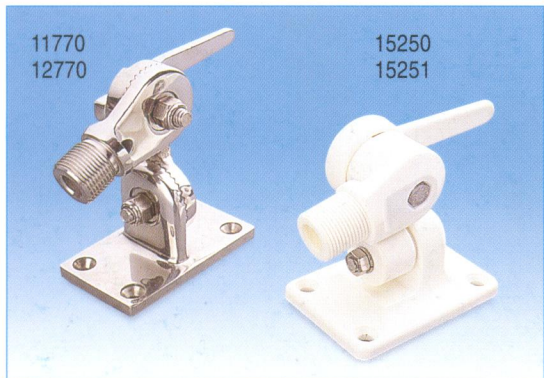

YOUTHFUL

ANTENNA BASE, HITCH BALL, HOOK, FASTENER

ANTENNA BASE

- 11770** SS
- 12770** BCP
Base: 2-1/2" x 3-5/8"
Locking bar length: 4-3/4"
Overall height: 4-1/4"
- 15250** ABS
- 15251** NYLON

HITCH BALL

- 33050** 1-7/8" x 3/4" x 1-1/2"
- 33051** 1-7/8" x 1" x 1-1/2"
- 33052** 2" x 3/4" x 1-1/2"
- 33053** 2" x 1" x 2"
- 33054** 2-5/16" x 1" x 2"
- 33055** 2-5/16" x 1-1/4" x 2"
- 33056** 50mm x 7/8"

TOW HOOK

- 33061** Black
- 33060** Electroplating
- 33070** 1 plate & 2 screws

HITCH BEARING

33050C

SAFETY SNAP HOOK, SS

- 11600-5** 5mm x 50mm
- 11600-6** 6mm x 60mm
- 11600-7** 7mm x 70mm
- 11600-8** 8mm x 80mm
- 11600-9** 9mm x 90mm
- 11600-10** 10mm x 100mm
- 11600-11** 11mm x 120mm

SNAP HOOK, GALVANIZED STEEL

- 13070** 4mm x 40mm
- 13071** 5mm x 50mm
- 13072** 6mm x 60mm
- 13073** 7mm x 70mm
- 13074** 8mm x 80mm
- 13075** 9mm x 90mm
- 13076** 10mm x 100mm
- 13077** 11mm x 120mm
- 13078** 12mm x 140mm
- 13079** 13mm x 160mm