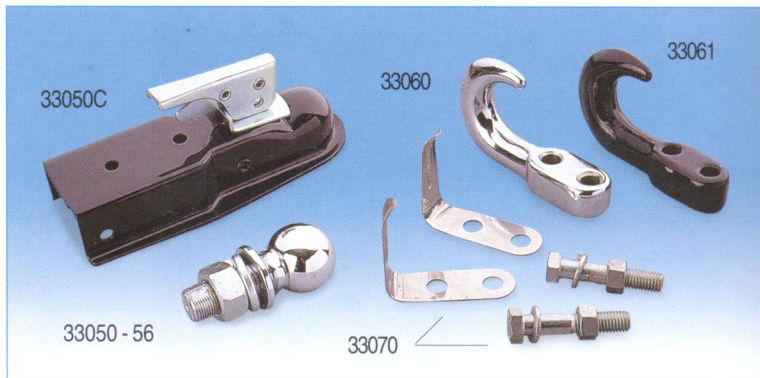

YOUTHFUL

ANTENNA BASE, HITCH BALL, HOOK, FASTENER

ANTENNA BASE

- 11770** SS
- 12770** BCP
Base: 2-1/2" x 3-5/8"
Locking bar length: 4-3/4"
Overall height: 4-1/4"
- 15250** ABS
- 15251** NYLON

HITCH BALL

- 33050** 1-7/8" x 3/4" x 1-1/2"
- 33051** 1-7/8" x 1" x 1-1/2"
- 33052** 2" x 3/4" x 1-1/2"
- 33053** 2" x 1" x 2"
- 33054** 2-5/16" x 1" x 2"
- 33055** 2-5/16" x 1-1/4" x 2"
- 33056** 50mm x 7/8"

TOW HOOK

- 33061** Black
- 33060** Electroplating
- 33070** 1 plate & 2 screws

HITCH BEARING

33050C

SAFETY SNAP HOOK, SS

- 11600-5** 5mm x 50mm
- 11600-6** 6mm x 60mm
- 11600-7** 7mm x 70mm
- 11600-8** 8mm x 80mm
- 11600-9** 9mm x 90mm
- 11600-10** 10mm x 100mm
- 11600-11** 11mm x 120mm

SNAP HOOK, GALVANIZED STEEL

- 13070** 4mm x 40mm
- 13071** 5mm x 50mm
- 13072** 6mm x 60mm
- 13073** 7mm x 70mm
- 13074** 8mm x 80mm
- 13075** 9mm x 90mm
- 13076** 10mm x 100mm
- 13077** 11mm x 120mm
- 13078** 12mm x 140mm
- 13079** 13mm x 160mm

ANTI-RATTLE HOLDER, BCP

12180 ϕ 8mm x 90mm(L) x 47mm(W)

HATCH FASTENER, BCP

- 12190** ϕ 6.5mm x 100mm(L) x 30mm(W)
- 12191** ϕ 6.5mm x 100mm(L) x 30mm(W)