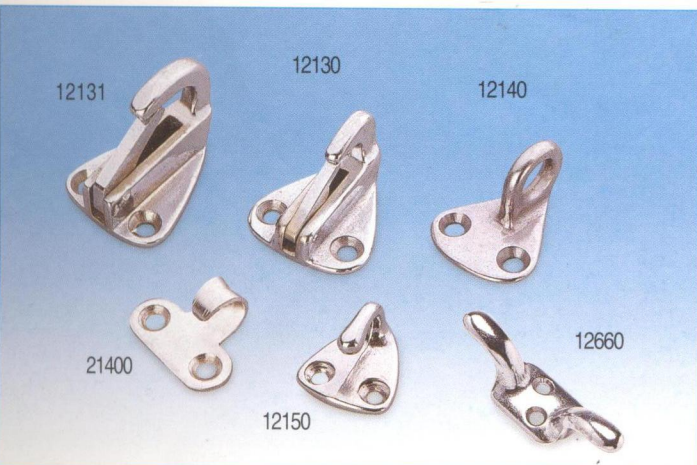

TABLE PEDESTALS

- 30340** Standard base.
Size: 6-1/2" x 6-1/2" x 2"
- 30341** Flush base.
Size: 6-1/4" x 6-1/4" x 2"
- 30342** Tube, 27"(700mm) (L)
Steel Chrome Plated

RING BUOY BRACKET, SS

- 11950** Per pair
178mm(L) x 19mm(W) x 2.5mm(T)

TABLE BRACKET, SS

- 11440** Per set (4 pcs)
86mm(L) x 52mm(W) x 70mm(H) x 2mm(T)

BOAT HOOK HOLDER, SS

- 11940** Per pair
89mm(L) x 20mm(W) x 1.5mm(T)

PELICAN HOOK

- 12620** ϕ 3/8" x 3-3/4"(L), BCP
- 12621** Ditto, Brass

SKI HOOK, SS 304

- 11490** 126mm(L) x 40mm(W) x 9.5mm(T)

KNOB HATCH FASTENER, BCP

- 12760**

SNAP HOOK, BCP

- 12130** 30mm(L) x 34mm(W) x 25mm(H)
- 12131** 38mm(L) x 34mm(W) x 34mm(H)

FENDER HOOK, BCP

- 12140** 30mm(L) x 30mm(W) x 19mm

AWNING HOOK, BCP

- 12150** 25mm(L) x 23mm(W) x 19mm(H)

MINI CLEAT, BCP

- 12660** 60mm(L) x 18mm(W) x 19mm(H)

HAMMOCK HOOK, SS

- 21400** 32mm(L) x 12mm(W) x 1.5mm(H), per pair