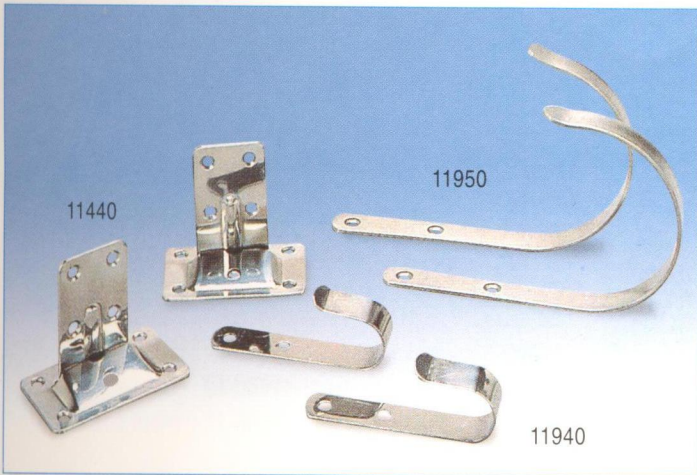

TABLE PEDESTALS

- 30340** Standard base.
Size: 6-1/2" x 6-1/2" x 2"
- 30341** Flush base.
Size: 6-1/4" x 6-1/4" x 2"
- 30342** Tube, 27"(700mm) (L)
Steel Chrome Plated

RING BUOY BRACKET, SS

- 11950** Per pair
178mm(L) x 19mm(W) x 2.5mm(T)

TABLE BRACKET, SS

- 11440** Per set (4 pcs)
86mm(L) x 52mm(W) x 70mm(H) x 2mm(T)

BOAT HOOK HOLDER, SS

- 11940** Per pair
89mm(L) x 20mm(W) x 1.5mm(T)

PELICAN HOOK

- 12620** ϕ 3/8" x 3-3/4"(L), BCP
- 12621** Ditto, Brass

SKI HOOK, SS 304

- 11490** 126mm(L) x 40mm(W) x 9.5mm(T)

KNOB HATCH FASTENER, BCP

- 12760**

SNAP HOOK, BCP

- 12130** 30mm(L) x 34mm(W) x 25mm(H)
- 12131** 38mm(L) x 34mm(W) x 34mm(H)

FENDER HOOK, BCP

- 12140** 30mm(L) x 30mm(W) x 19mm

AWNING HOOK, BCP

- 12150** 25mm(L) x 23mm(W) x 19mm(H)

MINI CLEAT, BCP

- 12660** 60mm(L) x 18mm(W) x 19mm(H)

HAMMOCK HOOK, SS

- 21400** 32mm(L) x 12mm(W) x 1.5mm(H), per pair