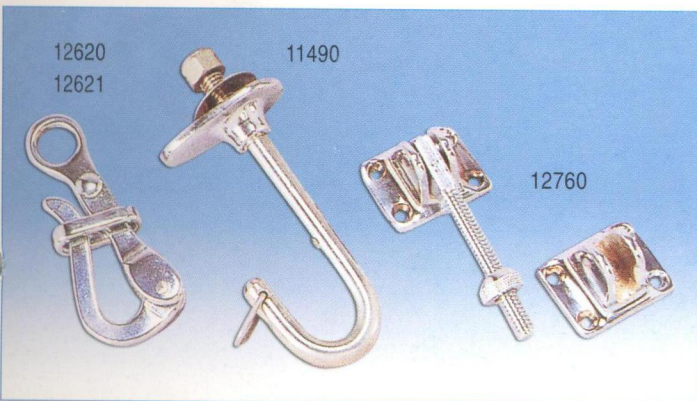

TABLE PEDESTALS

- 30340** Standard base.
Size: 6-1/2" x 6-1/2" x 2"
- 30341** Flush base.
Size: 6-1/4" x 6-1/4" x 2"
- 30342** Tube, 27"(700mm) (L)
Steel Chrome Plated

RING BUOY BRACKET, SS

- 11950** Per pair
178mm(L) x 19mm(W) x 2.5mm(T)

TABLE BRACKET, SS

- 11440** Per set (4 pcs)
86mm(L) x 52mm(W) x 70mm(H) x 2mm(T)

BOAT HOOK HOLDER, SS

- 11940** Per pair
89mm(L) x 20mm(W) x 1.5mm(T)

PELICAN HOOK

- 12620** ϕ 3/8" x 3-3/4"(L), BCP
- 12621** Ditto, Brass

SKI HOOK, SS 304

- 11490** 126mm(L) x 40mm(W) x 9.5mm(T)

KNOB HATCH FASTENER, BCP

- 12760**

SNAP HOOK, BCP

- 12130** 30mm(L) x 34mm(W) x 25mm(H)
- 12131** 38mm(L) x 34mm(W) x 34mm(H)

FENDER HOOK, BCP

- 12140** 30mm(L) x 30mm(W) x 19mm

AWNING HOOK, BCP

- 12150** 25mm(L) x 23mm(W) x 19mm(H)

MINI CLEAT, BCP

- 12660** 60mm(L) x 18mm(W) x 19mm(H)

HAMMOCK HOOK, SS

- 21400** 32mm(L) x 12mm(W) x 1.5mm(H), per pair