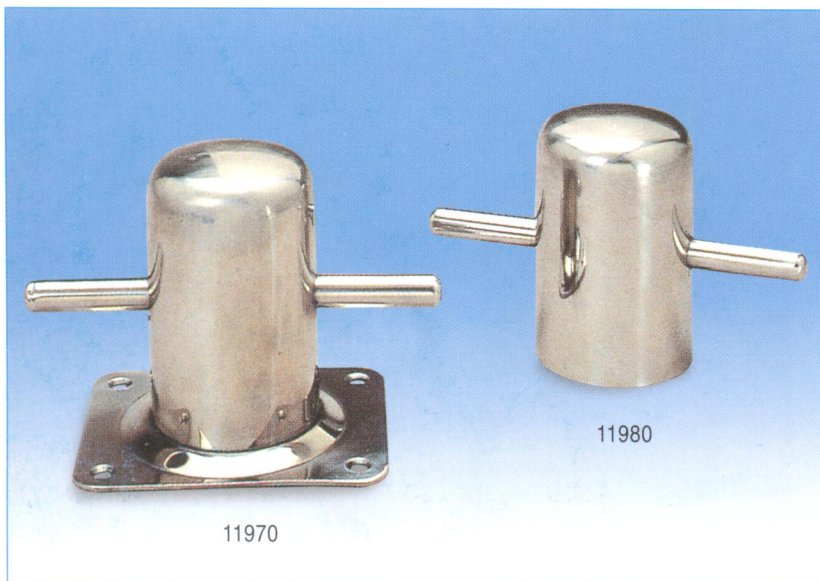

YOUTHFUL

CLEAT, BOLLARD, CHOCK

CLEAT, BRASS CHROME PLATED

12440
12481

BOLLARD, SS

11970 ϕ 80mm x 150mm(L) x 120mm(W) x 150mm(H)
11980 ϕ 80mm x 140mm(L) without plate

ROUND CLEAT, SS

11870 6"
11871 8"
11872 10"
11873 12"
11877 4"
11878 5"

SKENE BOW CHOCK, SS

21030 4-1/4", per pair

STRAIGHT CHOCK, SS

21020 5", per pair
21021 6", per pair

CLEAT, PLASTIC

15140 5" 130mm(L) x 18.5mm(W) x 26mm(H)
15141 6-1/2" 165mm(L) x 20.5mm(W) x 33mm(H)
15142 8" 205mm(L) x 24.5mm(W) x 36mm(H)
15143 3" 75mm(L) x 12mm(W) x 16mm(H)
15144 4" 100mm(L) x 14.5mm(W) x 19.5mm(H)