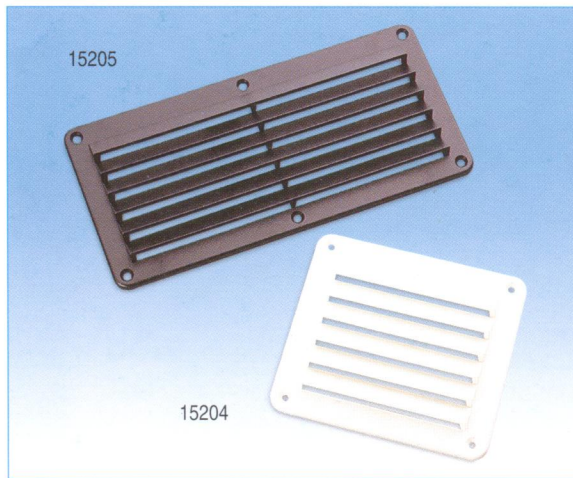

## LOUVER VENTILATOR TUBE BASE, PLASTIC

95mm(L) x 86mm(W) x 65mm(H)

General tube

**15203-1B** Black **15203-1W** White

Tube w/shrinking layer

**15203-2B** Black **15203-2W** White