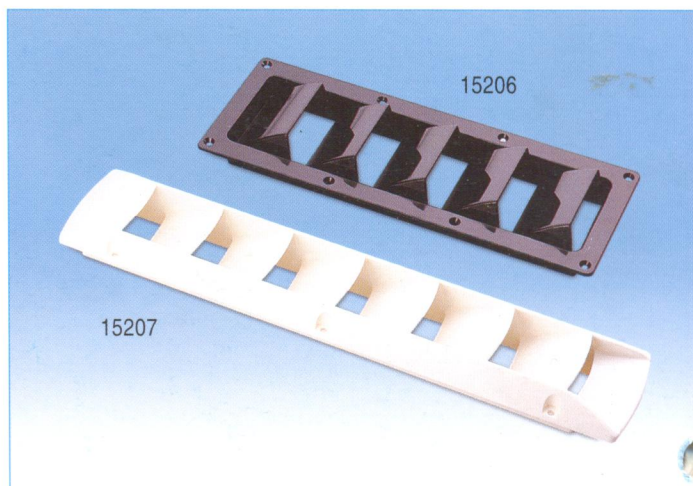

LOUVER VENTILATOR, ABS

340mm(L) x 121mm(W) x 50mm(H)

15206-B Black **15206-W** White

460mm(L) x 87mm(W) x 50mm(H)

15207-B Black **15207-W** White