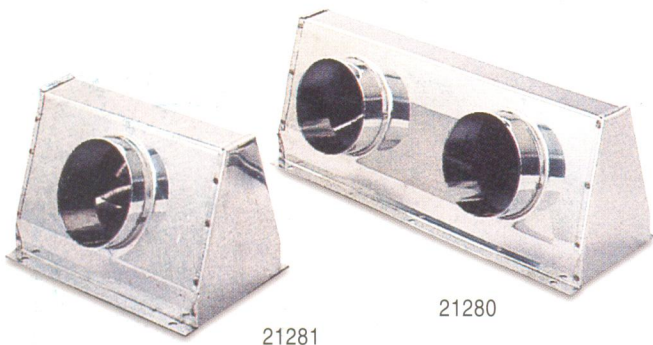

VENTILATOR BASE, SS

21281 To fit 11200

21280 To fit 11202, 11203