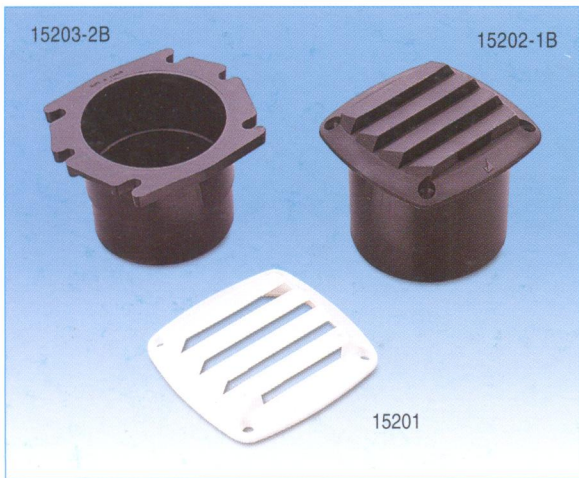

## LOUVER VENTILATOR, NYLON

86mm(L) x 86mm(W) x 15mm(H)  
**15201-B** Black **15201-W** White

## LOUVER VENTILATOR TUBE PLASTIC

86mm(L) x 86mm(W) x 80mm(H)

General tube

**15202-1B** Black **15202-1W** White

Tube w/shrinking layer

**15202-2B** Black **15202-2W** White

## LOUVER VENTILATOR TUBE BASE, PLASTIC

95mm(L) x 86mm(W) x 65mm(H)

General tube

**15203-1B** Black **15203-1W** White

Tube w/shrinking layer

**15203-2B** Black **15203-2W** White