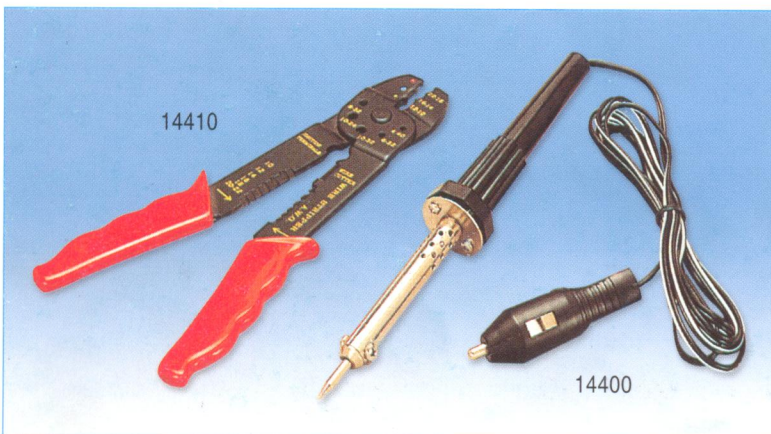

### DECK CABLE CONNECTOR

22320 3A 2Pin

22320P Plug only

22320S Socket only

12030  
12031  
12031A

12032

12033  
12034

### CABLE OUTLET

12030 For  $\phi$  6mm(1/4") cable

12031 For  $\phi$  8mm(5/16") cable

12031A For  $\phi$  10mm(3/8") cable

12032 For  $\phi$  12mm(1/2") cable

12033 For  $\phi$  16mm(5/8") cable

12034 For  $\phi$  19mm(3/4") cable

14410

14400