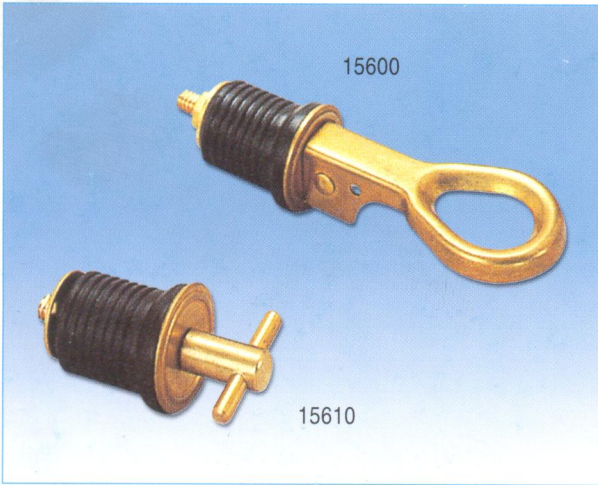

## DRAIN PLUG, CONNECTOR, CABLE OUTLET, TOOL

15600

15610

### SNAP-HANDLE DRAIN PLUG, BRASS

15600 Fit 1" drain tube

### T-HANDLE DRAIN PLUG, BRASS

15610 Fit 1" drain tube