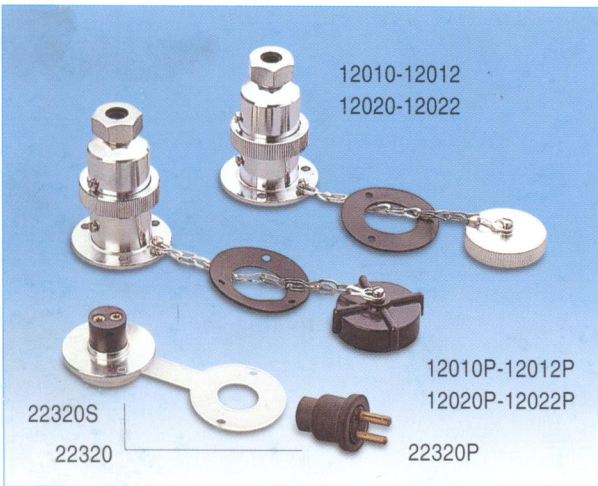

12010-12012
12020-12022

12010P-12012P
12020P-12022P

22320S
22320

22320P

WATERPROOF CONNECTOR, BCP

With BCP cap

With plastic cap

12010 3A 2Pin

12010P 3A 2Pin

12011 3A 3Pin

12011P 3A 3Pin

12012 3A 4Pin

12012P 3A 4Pin

12020 5A 2Pin

12020P 5A 2Pin

12021 5A 3Pin

12021P 5A 3Pin

12022 5A 4Pin

12022P 5A 4Pin

DECK CABLE CONNECTOR

22320 3A 2Pin

22320P Plug only

22320S Socket only