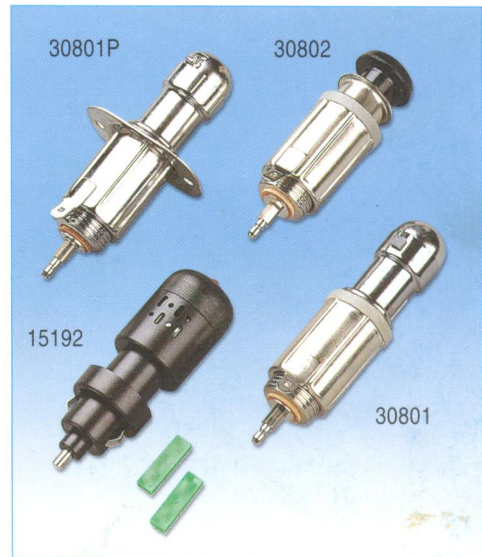

**SOCKET & PLUG**

- 15190** Plug uses for deck socket & cigarette lighter.
- 15191** Socket & plug (15191P+15191S)
- 15191P** Plug only
- 15191S** Socket only

**DECK SOCKET**

- 22330**

**CIGARETTE LIGHTER**

- 30801**
- 30801P** W/plate and wire
- 30802**

**DRIVE ALERT WITH AROMA**

- 15192**
- Cigarette plug: DC 12V 0.1A
- Cartridge: 15/16" x 1/4" x 1/8"
- 15192-DA01** Red led
- 15192-DS01** With on/off switch, green led
- 15192-DA06** Fragrance pad

**SAFETY TETHER SWITCH**

- 12V/15A
- 30180N** Off red silicon cap - On when pulled
- 30181N** On gray silicon cap Off

**PUSH PULL SWITCH**

- Two position 12V/5A,  $\phi$  8mm x 7mm(L)
- 30100** Plastic knob
- 30101** Brass chrome plated knob

**PUSH PULL SWITCH**

- Two position 12V/5A,  $\phi$  8 x 20(L)
- 30102** Plastic knob
- 30103** Brass chrome plated knob

**PUSH PULL SWITCH**

- 30150** 12V/15A Illuminated