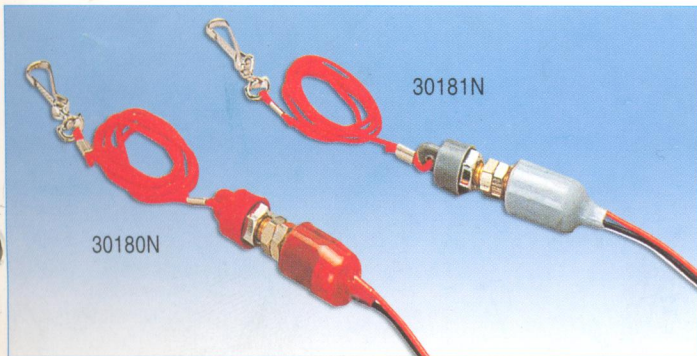

**SOCKET & PLUG**

- 15190** Plug uses for deck socket & cigarette lighter.
- 15191** Socket & plug (15191P+15191S)
- 15191P** Plug only
- 15191S** Socket only

**DECK SOCKET**

- 22330**

**CIGARETTE LIGHTER**

- 30801**
- 30801P** W/plate and wire
- 30802**

**DRIVE ALERT WITH AROMA**

- 15192**
- Cigarette plug: DC 12V 0.1A
- Cartridge: 15/16" x 1/4" x 1/8"
- 15192-DA01** Red led
- 15192-DS01** With on/off switch, green led
- 15192-DA06** Fragrance pad

**SAFETY TETHER SWITCH**

- 12V/15A
- 30180N** Off red silicon cap - On when pulled
- 30181N** On gray silicon cap Off

**PUSH PULL SWITCH**

- Two position 12V/5A,  $\phi$  8mm x 7mm(L)
- 30100** Plastic knob
- 30101** Brass chrome plated knob

**PUSH PULL SWITCH**

- Two position 12V/5A,  $\phi$  8 x 20(L)
- 30102** Plastic knob
- 30103** Brass chrome plated knob

**PUSH PULL SWITCH**

- 30150** 12V/15A Illuminated