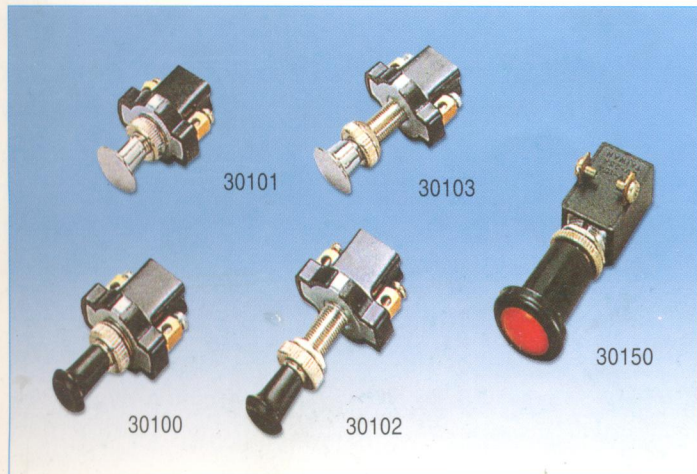

**SOCKET & PLUG**

- 15190** Plug uses for deck socket & cigarette lighter.
- 15191** Socket & plug (15191P+15191S)
- 15191P** Plug only
- 15191S** Socket only

**DECK SOCKET**

- 22330**

**CIGARETTE LIGHTER**

- 30801**
- 30801P** W/plate and wire
- 30802**

**DRIVE ALERT WITH AROMA**

- 15192**
- Cigarette plug: DC 12V 0.1A
- Cartridge: 15/16" x 1/4" x 1/8"
- 15192-DA01** Red led
- 15192-DS01** With on/off switch, green led
- 15192-DA06** Fragrance pad

**SAFETY TETHER SWITCH**

- 12V/15A
- 30180N** Off red silicon cap - On when pulled
- 30181N** On gray silicon cap Off

**PUSH PULL SWITCH**

- Two position 12V/5A,  $\phi$  8mm x 7mm(L)
- 30100** Plastic knob
- 30101** Brass chrome plated knob

**PUSH PULL SWITCH**

- Two position 12V/5A,  $\phi$  8 x 20(L)
- 30102** Plastic knob
- 30103** Brass chrome plated knob

**PUSH PULL SWITCH**

- 30150** 12V/15A Illuminated