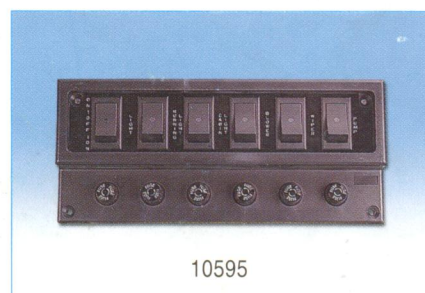

YOUTHFUL SWITCH PANEL

SWITCH PANEL

Aluminum plate with illuminated rocker switches

Color: Silver, Black, Woodgrain

10500 ✓ 3-Gang 12V

With battery test switch, cigarette lighter & fuse holders

10501 ✓ Battery test switch

SWITCH PANEL

Aluminum plate with illuminated rocker switches

Color: Silver, Black, Woodgrain

10590 6-Gang 12V

10591 4-Gang 12V

10592 3-Gang 12V

10593 2-Gang 12V

SWITCH PANEL, WATERPROOF

With fuse holder & toggle switches

10503 ✓ 3-Gang 12V

10504 4-Gang 12V

10505 ✓ 5-Gang 12V

10506 6-Gang 12V

BILGE PUMP SWITCH

10502 3-Way Switch: Auto-Off-Manual

Plate size: 3-1/2" x 2"

SWITCH PANEL

10595 6-Gang 12V 20A

Fire-proof ABS with one on-off and five on-off illuminated rocker switches.

266mm(L) x 118mm(W)