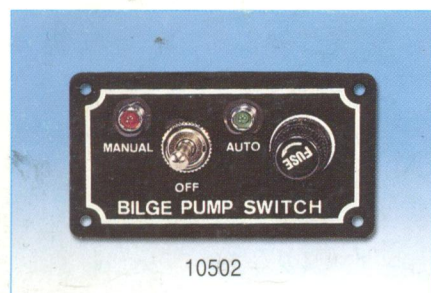

YOUTHFUL SWITCH PANEL

SWITCH PANEL

Aluminum plate with illuminated rocker switches

Color: Silver, Black, Woodgrain

10500 ✓ 3-Gang 12V

With battery test switch, cigarette lighter & fuse holders

10501 ✓ Battery test switch

SWITCH PANEL

Aluminum plate with illuminated rocker switches

Color: Silver, Black, Woodgrain

10590 6-Gang 12V

10591 4-Gang 12V

10592 3-Gang 12V

10593 2-Gang 12V

SWITCH PANEL, WATERPROOF

With fuse holder & toggle switches

10503 ✓ 3-Gang 12V

10504 4-Gang 12V

10505 ✓ 5-Gang 12V

10506 6-Gang 12V

BILGE PUMP SWITCH

10502 3-Way Switch: Auto-Off-Manual

Plate size: 3-1/2" x 2"

SWITCH PANEL

10595 6-Gang 12V 20A

Fire-proof ABS with one on-off and five on-off illuminated rocker switches.

266mm(L) x 118mm(W)