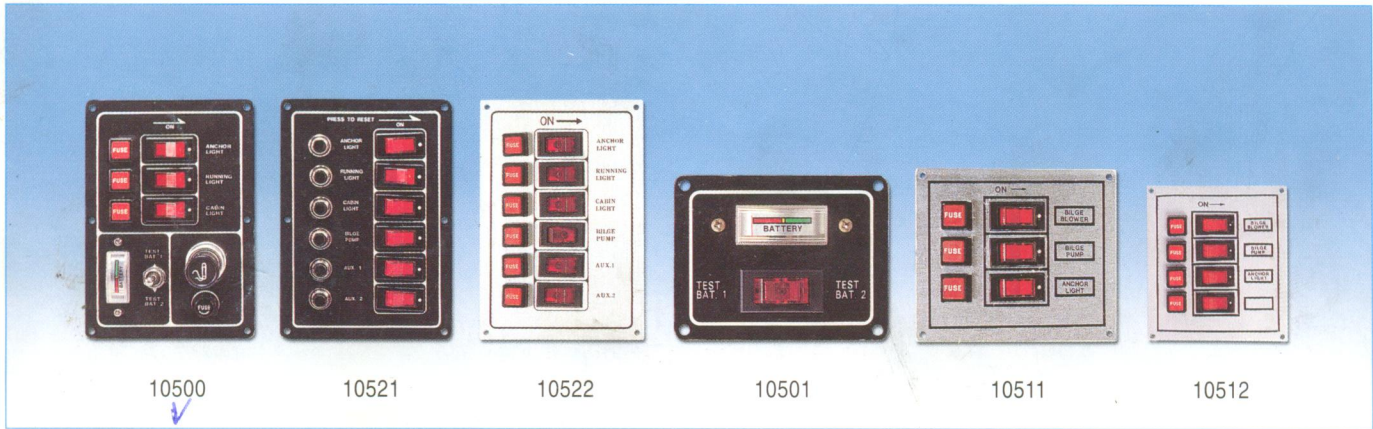

YOUTHFUL SWITCH PANEL

SWITCH PANEL

Aluminum plate with illuminated rocker switches

Color: Silver, Black, Woodgrain

10500 ✓ 3-Gang 12V

With battery test switch, cigarette lighter & fuse holders

10501 ✓ Battery test switch

SWITCH PANEL

Aluminum plate with illuminated rocker switches

Color: Silver, Black, Woodgrain

10590 6-Gang 12V

10591 4-Gang 12V

10592 3-Gang 12V

10593 2-Gang 12V

SWITCH PANEL, WATERPROOF

With fuse holder & toggle switches

10503 ✓ 3-Gang 12V

10504 4-Gang 12V

10505 ✓ 5-Gang 12V

10506 6-Gang 12V

BILGE PUMP SWITCH

10502 3-Way Switch: Auto-Off-Manual

Plate size: 3-1/2" x 2"

SWITCH PANEL

10595 6-Gang 12V 20A

Fire-proof ABS with one on-off and five on-off illuminated rocker switches.

266mm(L) x 118mm(W)