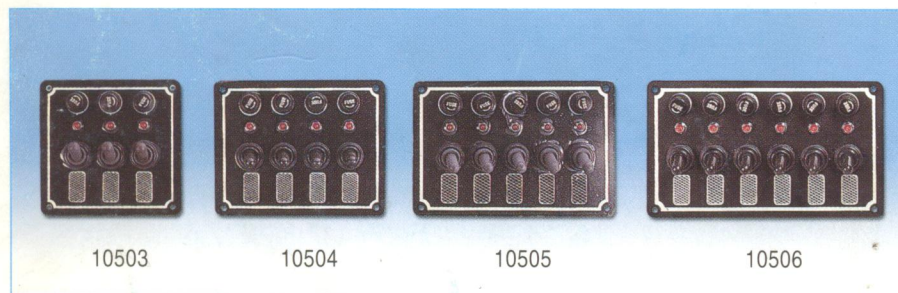

YOUTHFUL SWITCH PANEL

SWITCH PANEL

Aluminum plate with illuminated rocker switches

Color: Silver, Black, Woodgrain

10500 ✓ 3-Gang 12V

With battery test switch, cigarette lighter & fuse holders

10501 ✓ Battery test switch

SWITCH PANEL

Aluminum plate with illuminated rocker switches

Color: Silver, Black, Woodgrain

10590 6-Gang 12V

10591 4-Gang 12V

10592 3-Gang 12V

10593 2-Gang 12V

SWITCH PANEL, WATERPROOF

With fuse holder & toggle switches

10503 ✓ 3-Gang 12V

10504 4-Gang 12V

10505 ✓ 5-Gang 12V

10506 6-Gang 12V

BILGE PUMP SWITCH

10502 3-Way Switch: Auto-Off-Manual

Plate size: 3-1/2" x 2"

SWITCH PANEL

10595 6-Gang 12V 20A

Fire-proof ABS with one on-off and five on-off illuminated rocker switches.

266mm(L) x 118mm(W)