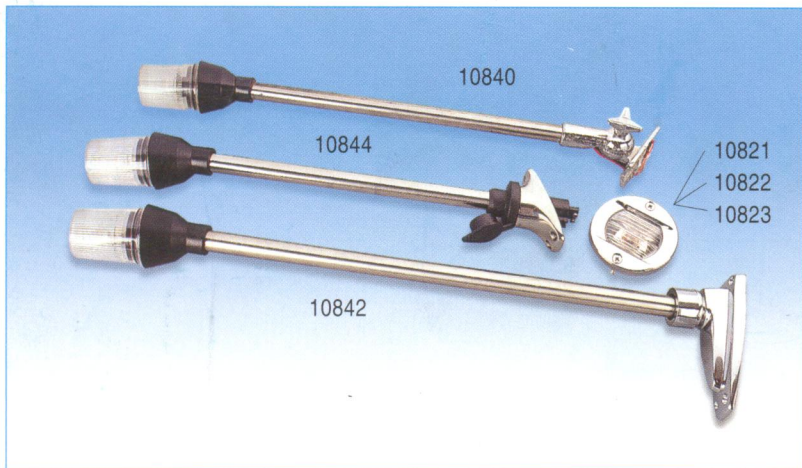

## STERN LIGHT

Chrome plated zinc base ss tube  
12V, 10W Bulb

- 10840** 21", 23", 26"
- 10842** 18", 23", 26"
- 10844** 18", 21", 23", 26"

## FLUSH MOUNTED TRANSOM LIGHT, SS

**10820** 12V 10W  
Size: 5-1/8" x 3-3/8" x 1-1/2"

## SMALL PLASTIC ANCHOR LIGHT

**10870** 2-1/2" L

## SPOT LIGHT

- 10940** Neoprene, 4-1/2" quartz halogen bulb  
12V/55W
- 30304** Neoprene, 5-3/4" quartz halogen bulb  
12V/100W
- 10734** Extra angle Semi-sealed beam  
12V/55W Halogen bulb  
Size:  $\phi$  110mm