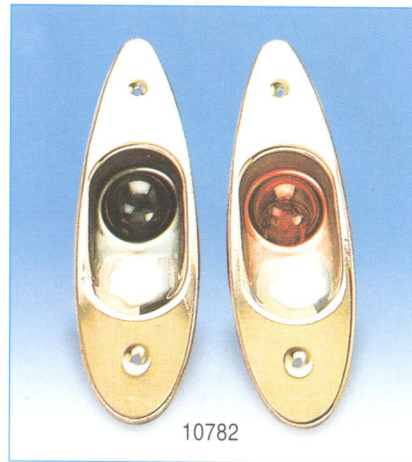

### SMALL PLASTIC LIGHT

- 10850** Stern, 3" L, 135°
- 10851** Bow, 3" L, 225°
- 10860** Starboard, 3" L, 112.5°
- 10861** Port, 3" L, 112.5°

### FLUSH MOUNTED SIDE LIGHT (PAIR)

- 10782** 7-1/2" L

### BIG PLASTIC BOW LIGHT

- 10880** 5-1/4" L, 135°, 25W

### BIG PLASTIC STERN LIGHT

- 10890** 5-1/4" L, 225°, 25W