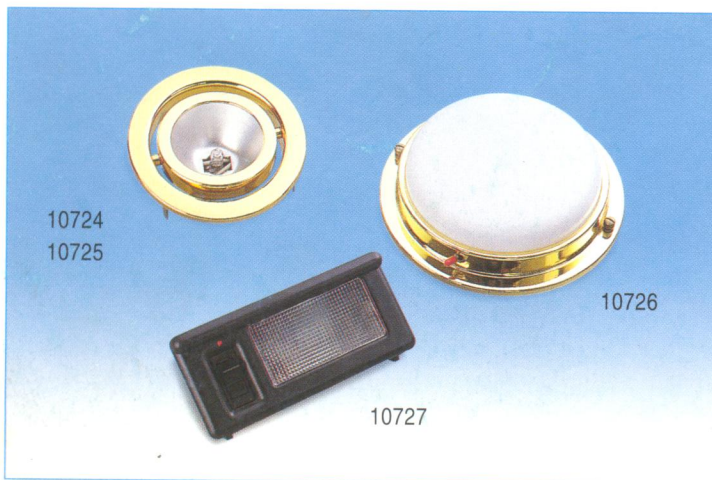

### FLUSH MOUNTED SIDE LIGHT (PAIR)

- 10782** 7-1/2" L

### BIG PLASTIC BOW LIGHT

- 10880** 5-1/4" L, 135°, 25W

### BIG PLASTIC STERN LIGHT

- 10890** 5-1/4" L, 225°, 25W

### BIG PLASTIC LIGHT

- 10900** 5-1/4" L, starboard, 112.5°, 25W
- 10910** 5-1/4" L, port, 112.5°, 25W