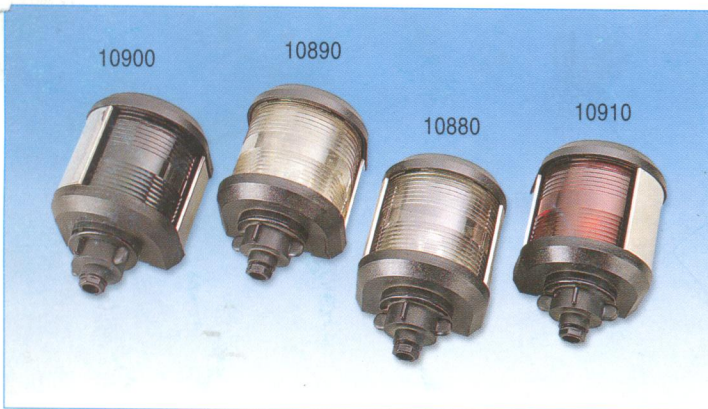

### SMALL PLASTIC LIGHT

- 10850** Stern, 3" L, 135°
- 10851** Bow, 3" L, 225°
- 10860** Starboard, 3" L, 112.5°
- 10861** Port, 3" L, 112.5°

### FLUSH MOUNTED SIDE LIGHT (PAIR)

- 10782** 7-1/2" L

### BIG PLASTIC STERN LIGHT

- 10890** 5-1/4" L, 225°, 25W

### BIG PLASTIC LIGHT

- 10900** 5-1/4" L, starboard, 112.5°, 25W
- 10910** 5-1/4" L, port, 112.5°, 25W