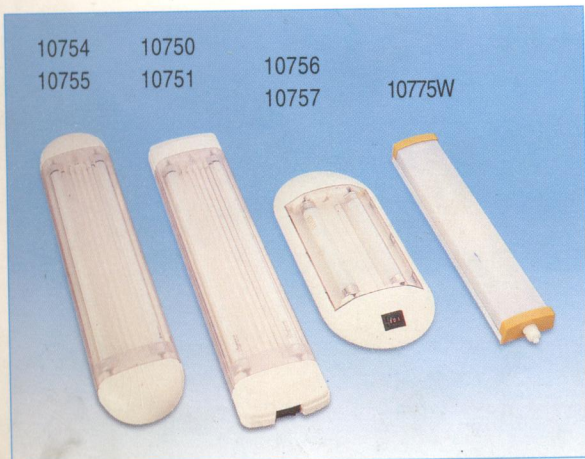

**HALOGEN SPOT LIGHT**

**10905** H3 12V/55W Halogen bulb.  
Size: 177mm x 115mm x 88mm

**WIDE ANGLE BEAM LIGHT**

**10906** H3 12V/55W Halogen bulb.  
Size: 177mm x 115mm x 88mm

**AIRCRAFT LIGHT, BRUSHED ALUMINUM**

Color: Gold, Silver, Antique bronze, Black

**30310** 4" x 4" x 3"  
**30311** 8" x 4" x 3"  
**30312** 3-5/8" x 3" x 3"  
**30313** 6-5/8" x 3" x 3"

**HEAVY DUTY WATERTIGHT FLASHLIGHT**

Color: Black, Blue, Clear, Yellow, Red

**20185**  $\phi$  30mm x 105mm      **20188**  $\phi$  70mm x 180mm  
**20186**  $\phi$  30mm x 145mm      **20189**  $\phi$  70mm x 235mm  
**20187**  $\phi$  70mm x 155mm

**FLUORESCENT LAMP**

<b>10750</b> Double Tube, 8W 12V/0.9A, 24V/0.45A	<b>10756</b> Double Tube, 4W 12V/0.9A, 24V/0.45A
<b>10751</b> Single Tube, 8W 12V/0.5A, 24V/0.25A	<b>10757</b> Single Tube, 4W 12V/0.5A, 24V/0.3A
Size: 384.5mm(L) x 83mm(W) x 25mm(H)	Size: 200mm(L) x 115mm(W) x 25mm(H)
<b>10754</b> Double Tube, 8W 12V/0.9A, 24V/0.45A	<b>10775W</b> Single Tube, 6W 12V Size: 280mm(L) x 55mm(W) x 28mm(H)
<b>10755</b> Single Tube, 8W 12V/0.5A, 24V/0.25A	
Size: 392mm(L) x 83mm(W) x 25mm(H)	