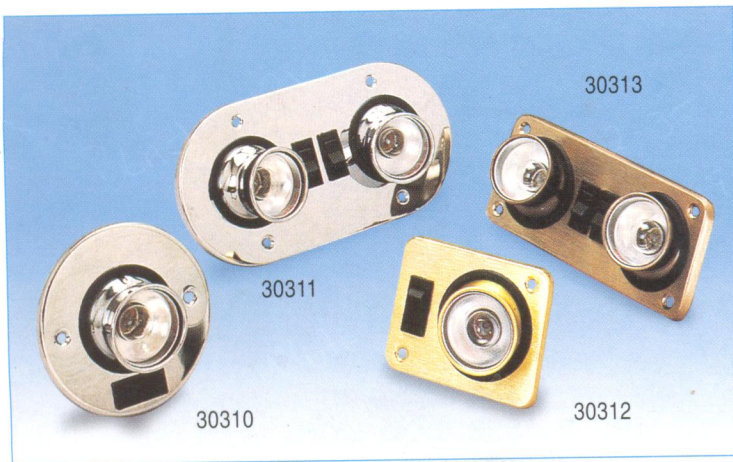

**HALOGEN SPOT LIGHT**

**10905** H3 12V/55W Halogen bulb.  
Size: 177mm x 115mm x 88mm

**WIDE ANGLE BEAM LIGHT**

**10906** H3 12V/55W Halogen bulb.  
Size: 177mm x 115mm x 88mm

**AIRCRAFT LIGHT, BRUSHED ALUMINUM**

Color: Gold, Silver, Antique bronze, Black

**30310** 4" x 4" x 3"  
**30311** 8" x 4" x 3"  
**30312** 3-5/8" x 3" x 3"  
**30313** 6-5/8" x 3" x 3"

**HEAVY DUTY WATERTIGHT FLASHLIGHT**

Color: Black, Blue, Clear, Yellow, Red

**20185**  $\phi$  30mm x 105mm      **20188**  $\phi$  70mm x 180mm  
**20186**  $\phi$  30mm x 145mm      **20189**  $\phi$  70mm x 235mm  
**20187**  $\phi$  70mm x 155mm

**FLUORESCENT LAMP**

<b>10750</b> Double Tube, 8W 12V/0.9A, 24V/0.45A	<b>10756</b> Double Tube, 4W 12V/0.9A, 24V/0.45A
<b>10751</b> Single Tube, 8W 12V/0.5A, 24V/0.25A	<b>10757</b> Single Tube, 4W 12V/0.5A, 24V/0.3A
Size: 384.5mm(L) x 83mm(W) x 25mm(H)	Size: 200mm(L) x 115mm(W) x 25mm(H)
<b>10754</b> Double Tube, 8W 12V/0.9A, 24V/0.45A	<b>10775W</b> Single Tube, 6W 12V Size: 280mm(L) x 55mm(W) x 28mm(H)
<b>10755</b> Single Tube, 8W 12V/0.5A, 24V/0.25A	
Size: 392mm(L) x 83mm(W) x 25mm(H)	