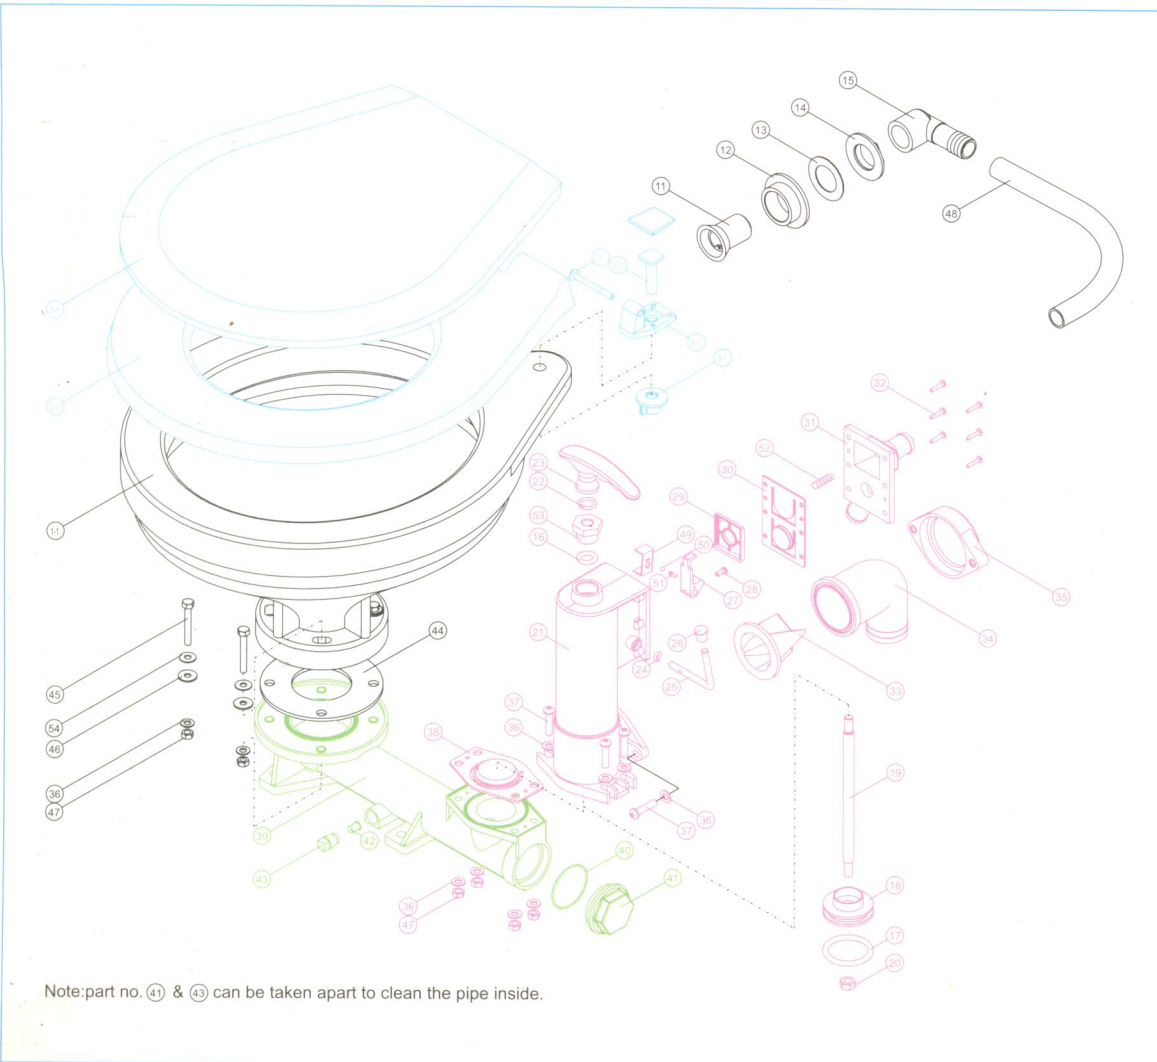

YOUTHFUL MARINE TOILET

15410

MANUAL TOILET

15410

With large bowl & deluxe plastic seat & cover

15401 Repair kits for manual marine toilet (Page 12)
(P/No. 16, 17, 24, 30, 32, 33, 38, 40, 42, 43 & 44)

15405 Pump unit (P/No. 16-38, 47, 49-54)

15406 Base unit (P/No. 39-43)

15407

15407 Delux type, plastic seat and cover for 15410, 15430 & 15440
(P/No. 2-1, 3-1, 5-1, 6-1, 7-1, 8-1)

Note: part no. 41 & 43 can be taken apart to clean the pipe inside.

KEY	DESCRIPTION	QTY
1-1	Closestool Body	1
2-1	Seat Cushion	1
3-1	Closestool Cover	1
4		
5-1	Set Bolt	2
6-1	Coupling+Cover	2
7-1	Union Screw	2
8-1	Wing Nut	2
9		
10		
11	Joint	1
12	Joint Packing	1
13	Flat Washer	1
14	Joint Nut	1
15	Elbow	1
16	Seal	1
17	O Ring	1
18	Piston	1
19	Shaft	1
20	Hexagon Nut	1
21	Pump Housing	1
22	O Ring	1
23	Grip	1
24	O Ring	1
25	Lever	1
26	Lever Head	1
27	Hook	1
28	Lever Screw	1
29	Valve Plate	1
30	Inlet Valve	1
31	Valve Cover	1
32	Valve Cover Tapping Screw	6
33	Bowl Valve	1
34	Outlet Elbow	1
35	Flange	1
36	Flat Washer	14
37	Screw	6
38	Valve Flap	1
39	Base	1
40	O Ring	1
41	End Cover	1
42	Plug Packing	2
43	Drain Plug	2
44	Base Packing	1
45	Hexagon Bolt	4
46	Plastic Washer	4
47	Hexagon Nut	8
48	Hose	1
49	Lock Block	1
50	Steel Ball	1
51	Compression Spring	1
52	Spring	1
53	Lock Nut	1
54	Flat Washer	4