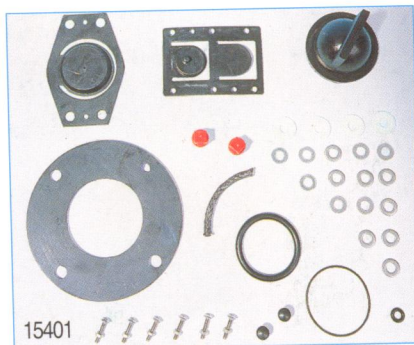

15400

15401 Repair kits for manual marine toilet
15400 & 15410 (P/No. 16, 17, 24,
30, 32, 33, 38, 40, 42, 43 & 44)

MANUAL TOILET

15400

With small bowl & standard plastic seat & cover

- 15405 Pump unit (P/No. 16-38, 47, 49-54)
- 15406 Base unit (P/No. 39-43)
- 15408 Seat cushion (P/No. 4-8)

15404 Standard plastic seat and cover for
15400, 15450 & 15420 (P/No. 2-10)

15404

Note: part no. ④① & ④③ can be taken apart to clean the pipe inside.

KEY	DESCRIPTION	QTY
1	Closestool Body	1
2	Seat Cushion	1
3	Closestool Cover	1
4	Washer	2
5	Square Neck Bolt	2
6	Support	2
7	Support Packing	2
8	Wing Nut	2
9	Seat Cushion Packing	3
10	Closestool Cover Packing	4
11	Joint	1
12	Joint Packing	1
13	Flat Washer	1
14	Joint Nut	1
15	Elbow	1
16	Seal	1
17	O Ring	1
18	Piston	1
19	Shaft	1
20	Hexagon Nut	1
21	Pump Housing	1
22	O Ring	1
23	Grip	1
24	O Ring	1
25	Lever	1
26	Lever Head	1
27	Hook	1
28	Lever Screw	1
29	Valve Plate	1
30	Inlet Valve	1
31	Valve Cover	1
32	Valve Cover Tapping Screw	6
33	Bowl Valve	1
34	Outlet Elbow	1
35	Flange	1
36	Flat Washer	14
37	Screw	6
38	Valve Flap	1
39	Base	1
40	O Ring	1
41	End Cover	1
42	Plug Packing	2
43	Drain Plug	2
44	Base Packing	1
45	Hexagon Bolt	4
46	Plastic Washer	4
47	Hexagon Nut	8
48	Hose	1
49	Lock Block	1
50	Steel Ball	1
51	Compression Spring	1
52	Spring	1
53	Lock Nut	1
54	Flat Washer	4