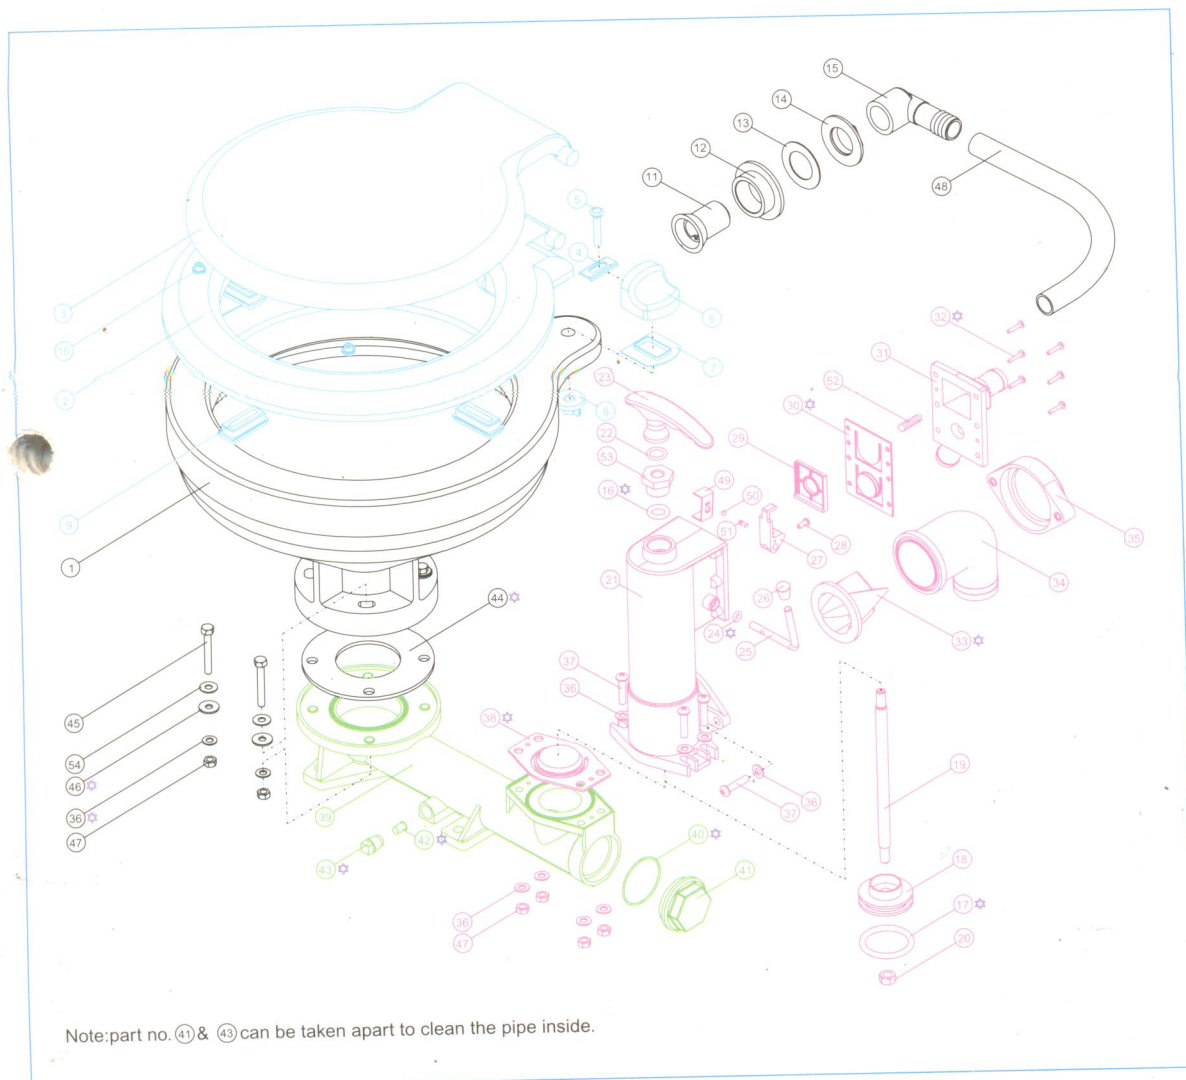

15400

15401 Repair kits for manual marine toilet
15400 & 15410 (P/No. 16, 17, 24,
30, 32, 33, 38, 40, 42, 43 & 44)

MANUAL TOILET

15400

With small bowl & standard plastic seat & cover

- 15405 Pump unit (P/No. 16-38, 47, 49-54)
- 15406 Base unit (P/No. 39-43)
- 15408 Seat cushion (P/No. 4-8)

15404 Standard plastic seat and cover for
15400, 15450 & 15420 (P/No. 2-10)

15404

Note: part no. ④① & ④③ can be taken apart to clean the pipe inside.

KEY	DESCRIPTION	QTY
1	Closestool Body	1
2	Seat Cushion	1
3	Closestool Cover	1
4	Washer	2
5	Square Neck Bolt	2
6	Support	2
7	Support Packing	2
8	Wing Nut	2
9	Seat Cushion Packing	3
10	Closestool Cover Packing	4
11	Joint	1
12	Joint Packing	1
13	Flat Washer	1
14	Joint Nut	1
15	Elbow	1
16	Seal	1
17	O Ring	1
18	Piston	1
19	Shaft	1
20	Hexagon Nut	1
21	Pump Housing	1
22	O Ring	1
23	Grip	1
24	O Ring	1
25	Lever	1
26	Lever Head	1
27	Hook	1
28	Lever Screw	1
29	Valve Plate	1
30	Inlet Valve	1
31	Valve Cover	1
32	Valve Cover Tapping Screw	6
33	Bowl Valve	1
34	Outlet Elbow	1
35	Flange	1
36	Flat Washer	14
37	Screw	6
38	Valve Flap	1
39	Base	1
40	O Ring	1
41	End Cover	1
42	Plug Packing	2
43	Drain Plug	2
44	Base Packing	1
45	Hexagon Bolt	4
46	Plastic Washer	4
47	Hexagon Nut	8
48	Hose	1
49	Lock Block	1
50	Steel Ball	1
51	Compression Spring	1
52	Spring	1
53	Lock Nut	1
54	Flat Washer	4